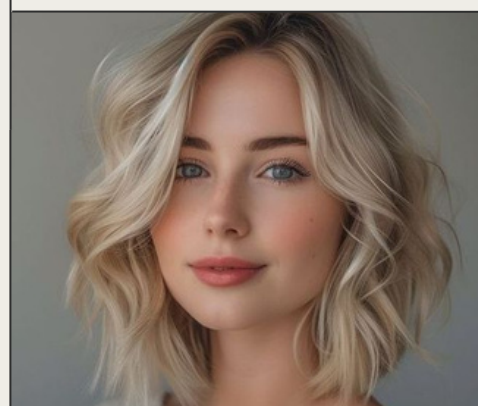

MENS COLOUR

CAMO	FROM R500
FULL COLOUR	FROM R500
HIGHLIGHTS CAP	R460 - R550

GIRLS UNDER 10

BLOWDRY	R220 - R350
CUT	R220 - R350
CUT & BLOW	R400 - R500
GIRLS / IRON EXTRA TREATMENT	R50 - R80 R200 - R250

BOYS UNDER 10

CUT	R220
SHAVE	R190

BOYS 10 +
R250